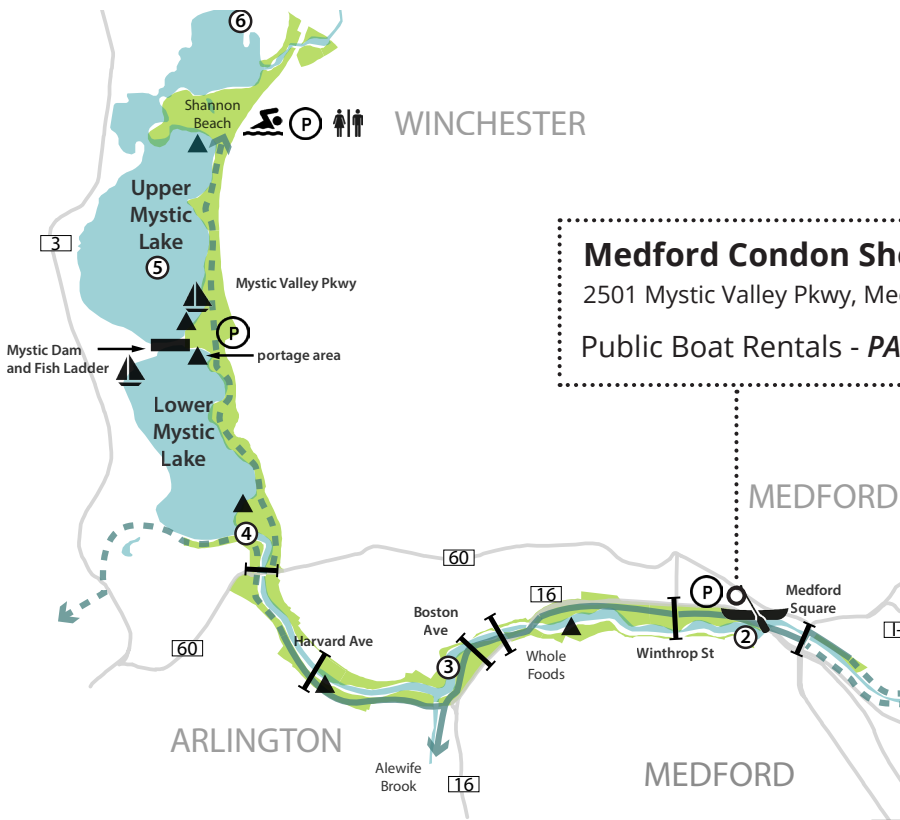

MYSTIC RIVER PADDLE GUIDE

Medford Condon Shell
 2501 Mystic Valley Pkwy, Medford MA 02155 (617) 965-5110
 Public Boat Rentals - PADDLEBOSTON.com

The Mystic River Watershed Association works to protect and restore water quality, natural habitat and open space throughout the 76 square mile watershed.

MysticRiver.org

DCR Blessing of the Bay Boathouse
 32 Shore Drive, Somerville, MA 02145 (617) 965-5110
 Public Boat Rentals - PADDLEBOSTON.com
 Learn to Row Programs - GentleGiantRowing.com
 Kids Summer Programs - SomervilleRec.com

Rivergreen Park
 Rivergreen Drive, Everett, MA 02149
 Public Canoe and Kayak Launch

LEGEND

- Private Boat Clubs
- Public Boat Launch
- Swimming
- Parking
- Restrooms
- Miles from Blessing of the Bay
- Dam
- Bridge
- Existing Greenways
- In-Progress + Envisioned